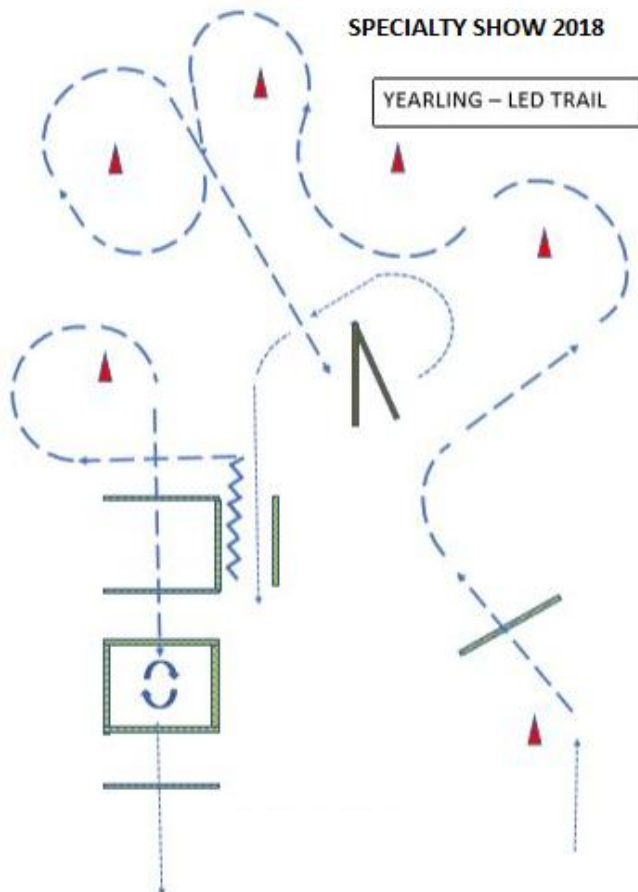

SPECIALTY SHOW 2018

1. Walk to cone and jog over pole
2. Side pass right
3. Jog around cones to gate
4. Left hand push away gate
5. Walk into chute, back out
6. Jog around cone, over pole into box
7. Stop, 360 right
8. Walkout over pole

SPECIALTY SHOW 2018

1. Walk to cone and jog over pole
2. Jog around cones to gate
3. Left hand push away gate
4. Walk into chute, back out
5. Jog around pole, over pole into box
6. Stop, 360 right
7. Walkout over pole

NPHA SPECIALTY LED SHOW 2018

TRAIL

1. Jog over poles into box
2. 360 left or right
3. Jog to gate
4. Negotiate gate
5. Walk into chute, back all the way out

HORSEMANSHIP

1. Lope right lead over poles
2. Change leads lope around cone
3. Jog to cone
4. Stop, 90 degree turn on hindquarters
5. Extended jog to finish