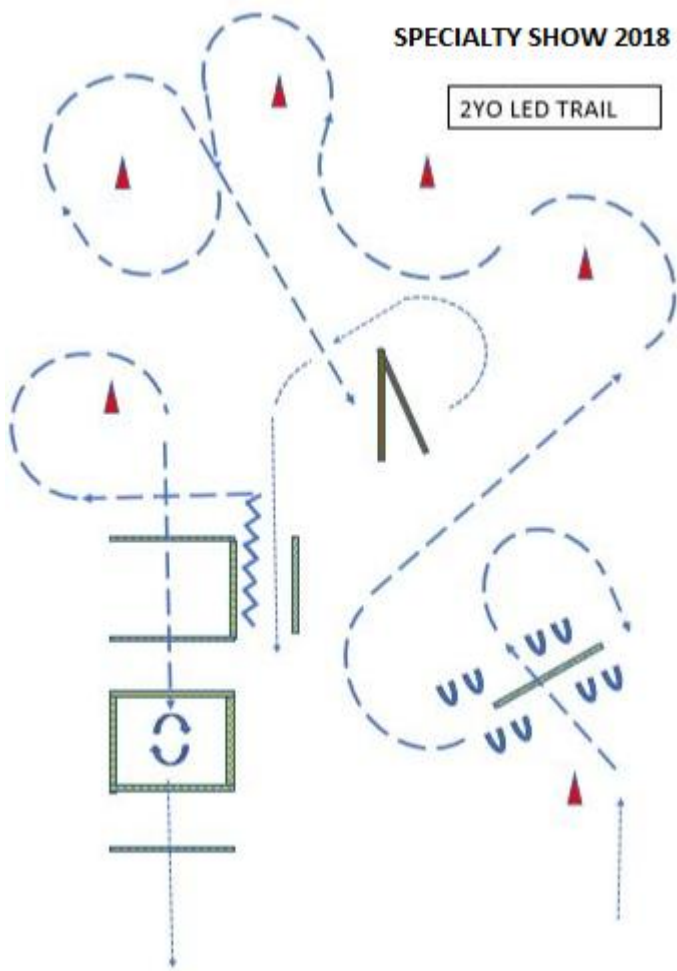

SPECIALTY SHOW 2018

1. Walk to cone and jog over pole
2. Side pass right
3. Jog around cones to gate
4. Left hand push away gate
5. Walk into chute, back out
6. Jog around cone, over pole into box
7. Stop, 360 right
8. Walkout over pole

SPECIALTY SHOW 2018

1. Walk to cone and jog over pole
2. Jog around cones to gate
3. Left hand push away gate
4. Walk into chute, back out
5. Jog around pole, over pole into box
6. Stop, 360 right
7. Walkout over pole

NPHA SPECIALTY LED SHOW 2018

TRAIL

1. Jog over poles into box
2. 360 left or right
3. Jog to gate
4. Negotiate gate
5. Walk into chute, back all the way out

HORSEMANSHIP

1. Lope right lead over poles
2. Change leads lope around cone
3. Jog to cone
4. Stop, 90 degree turn on hindquarters
5. Extended jog to finish