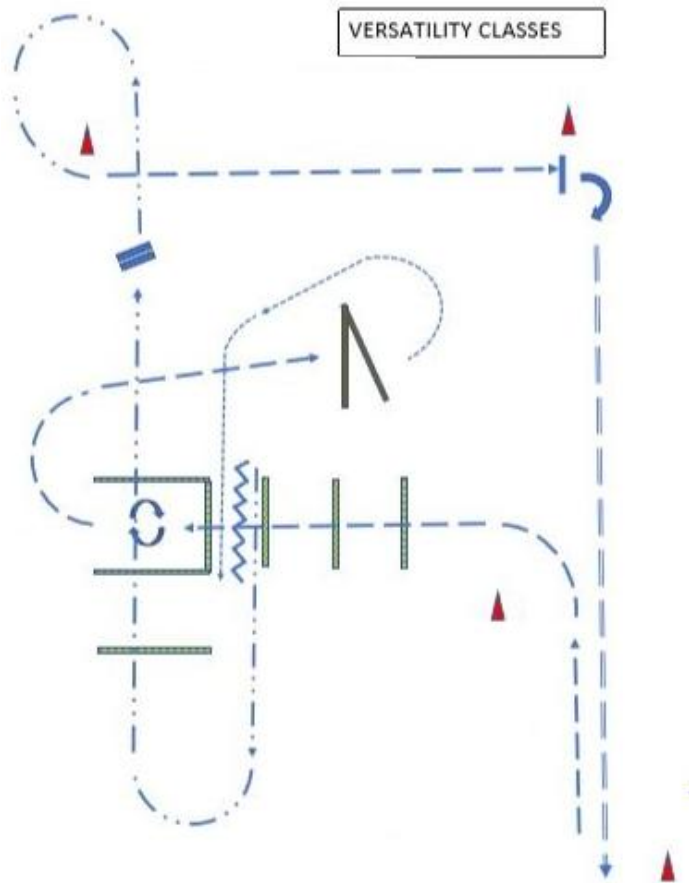

SPECIALTY SHOW 2018

1. Walk to cone and jog over pole
2. Side pass right
3. Jog around cones to gate
4. Left hand push away gate
5. Walk into chute, back out
6. Jog around cone, over pole into box
7. Stop, 360 right
8. Walkout over pole

SPECIALTY SHOW 2018

1. Walk to cone and jog over pole
2. Jog around cones to gate
3. Left hand push away gate
4. Walk into chute, back out
5. Jog around pole, over pole into box
6. Stop, 360 right
7. Walkout over pole

NPHA SPECIALTY LED SHOW 2018

TRAIL

1. Jog over poles into box
2. 360 left or right
3. Jog to gate
4. Negotiate gate
5. Walk into chute, back all the way out

HORSEMANSHIP

1. Lope right lead over poles
2. Change leads lope around cone
3. Jog to cone
4. Stop, 90 degree turn on hindquarters
5. Extended jog to finish